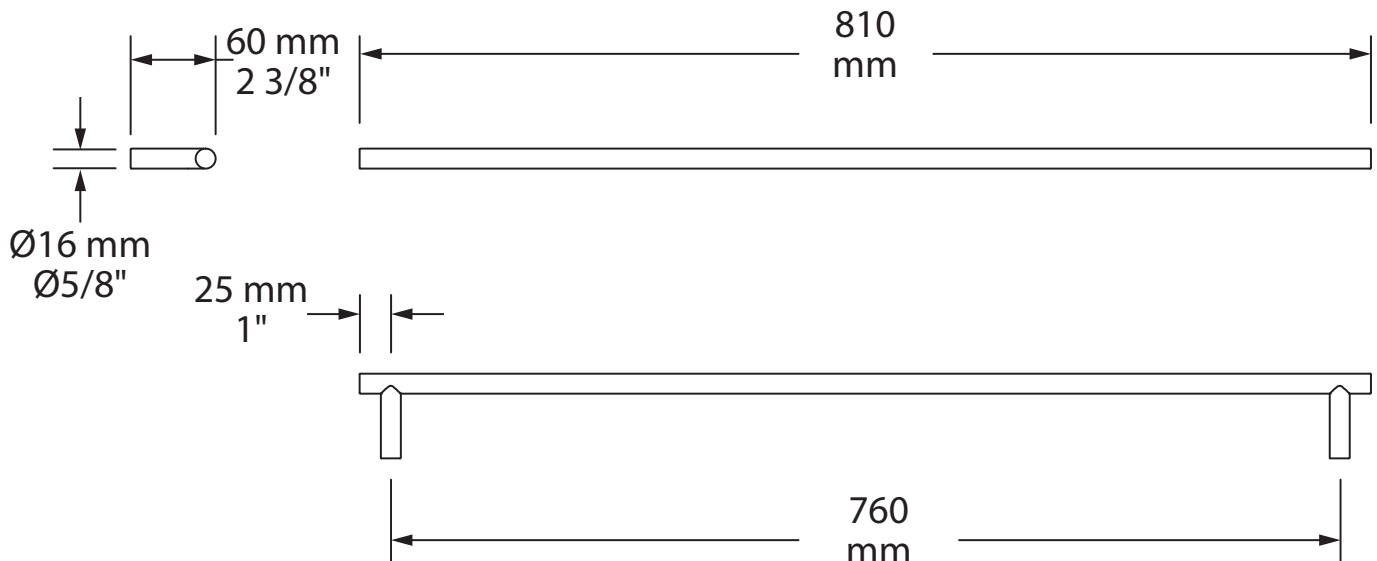

Description:

- Barre porte-serviette 30 po / Towel bar 30 in

Finis disponibles / Available finish:

- CC = Chrome
- BK = Noir mat / Matte black
- OR = Or brossé / Brushed gold
- IX = Inox / Stainless steel
- WH = Blanc mat / Matte white
- GM = Gunmétal / Gunmetal